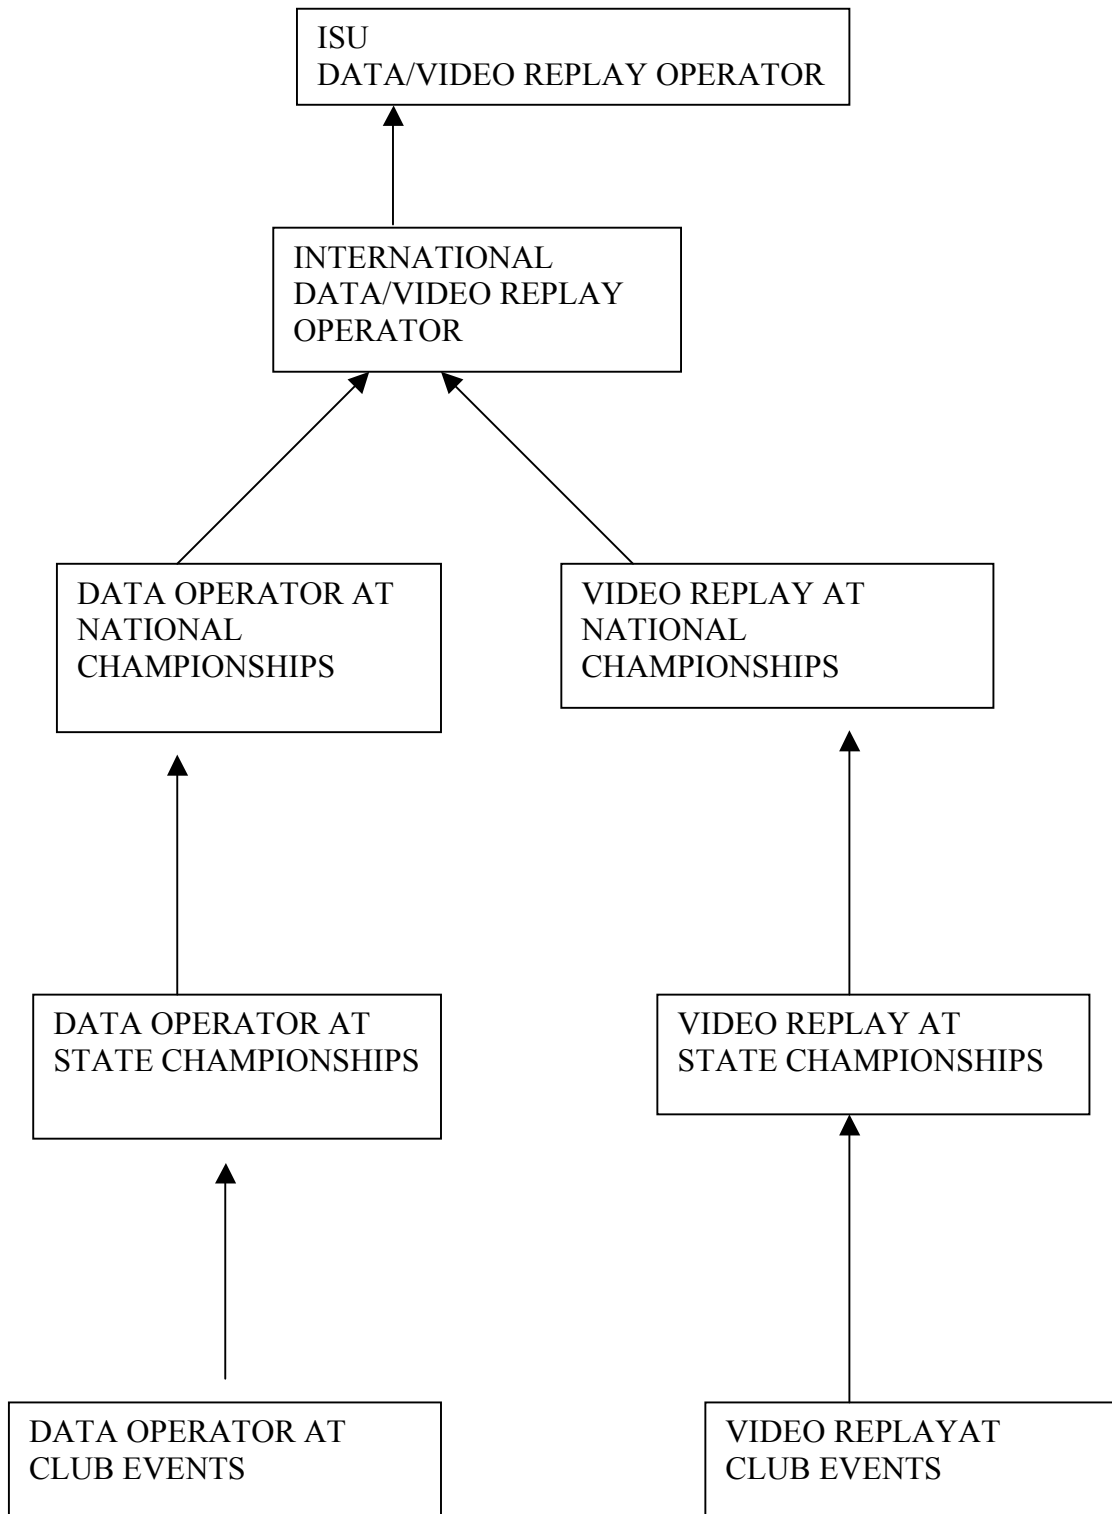

DATA OPERATOR AND VIDEO REPLAY OPERATORS

- To be eligible to be a data operator/ video replay operator at a club event a person must have average computer skills and must spend at least 2 training sessions (which can be during 2 events)
- To be eligible for promotion to each new level a person must have at least 2 events experience in the preceding 24 months.
- To be eligible for International and ISU, a data/video replay person must be eligible for nomination to the Frankfurt exam under ISU Rule 416

TECHNICAL SPECIALIST

- To be eligible to be a technical specialist at a club event a person must have passed at least their ISA Primary test and must spend at least 2 training sessions (which can be during 2 events)
- To be eligible for promotion to each of new level a person must have at least 2 events experience in the preceding 24 months.
- To be eligible for international & ISU, a technical specialist person must be eligible for nomination to the Frankfurt exam under ISU Rule 415

JUDGE

- You do NOT need to have judged Aussie Skate first.
- To be eligible to be a judge at a club event a person must have passed at least their ISA Primary test and must spend at least 2 events trial judging (which can be during 2 events)
- To be eligible for promotion to each of new level a person must have at least 2 events trial judging experience in the preceding 24 months.
- To be eligible for international & ISU, a judge must be eligible for nomination to the Frankfurt exam under ISU Rule 413